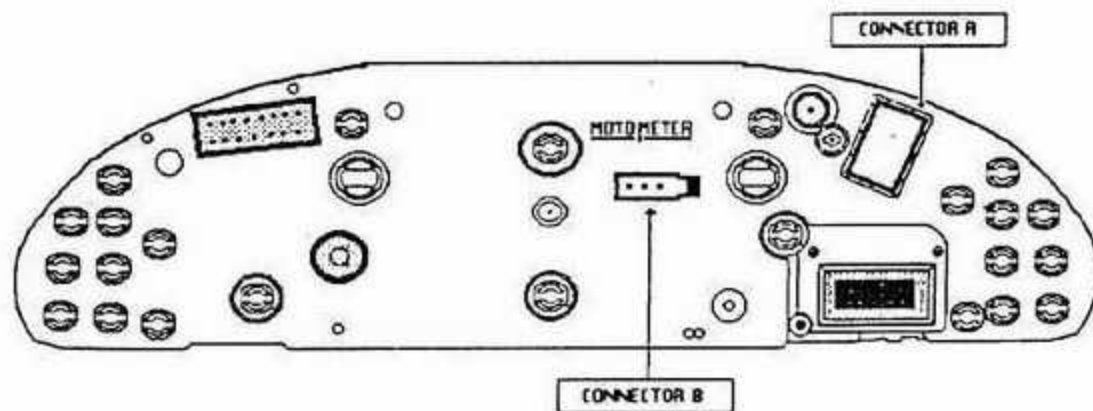

MERCEDES SERIES C MOTOMETER

CONNETTORE A

ODOMETER
PULSE

CONNETTORE B

CONNECTOR A

Pin D02: odometer pulse

CONNECTOR B

Pin 01: positive
Pin 04: negative
Pin 09: negative
Pin 17: positive