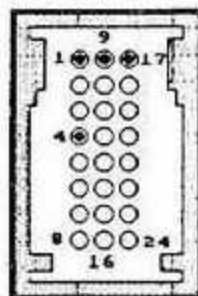

MERCEDES SERIES C MOTOMETER

CONNETTORE A

ODOMETER
PULSE

CONNETTORE B

CONNECTOR A

Pin D02: odometer pulse

CONNECTOR B

Pin 01: positive
Pin 04: negative
Pin 09: negative
Pin 17: positive