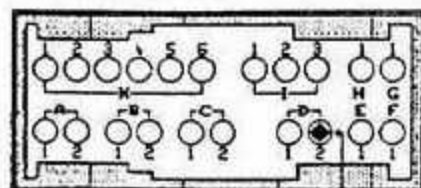

MERCEDES SERIES C MOTOMETER

CONNETTORE A

ODOMETER
PULSE

CONNETTORE B

CONNECTOR A

Pin D02: odometer pulse

CONNECTOR B

Pin 01: positive
Pin 04: negative
Pin 09: negative
Pin 17: positive